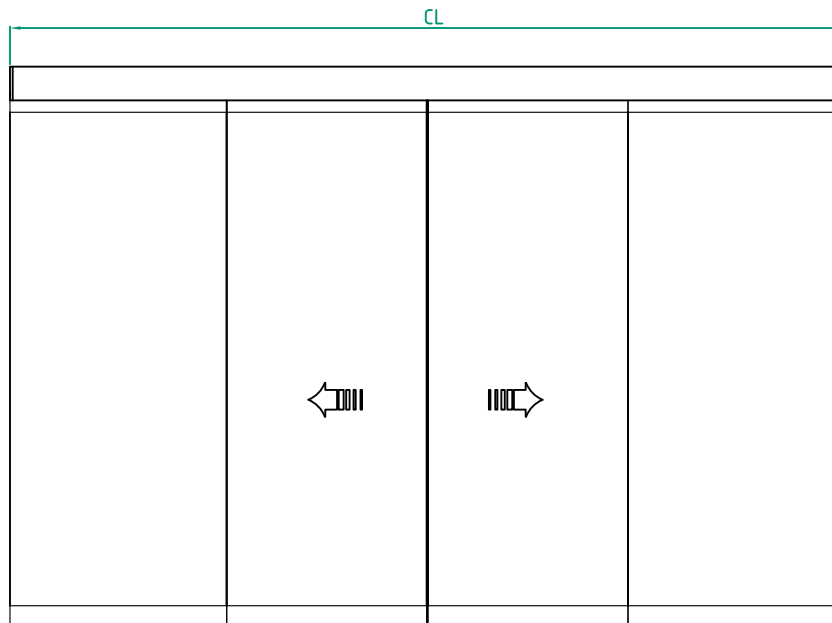

Automatic door system
 ASSA ABLOY Semi Transparent 1 Panel wall mounted opening right
 Art. No. 1009394-15
 ASSA ABLOY SL500

ASSA ABLOY

6.0

1009394-EI

STATE WHEN ORDERING

- FW = mm
- FH = mm
- X = mm
- COW = mm
- COH = mm
- CL = mm