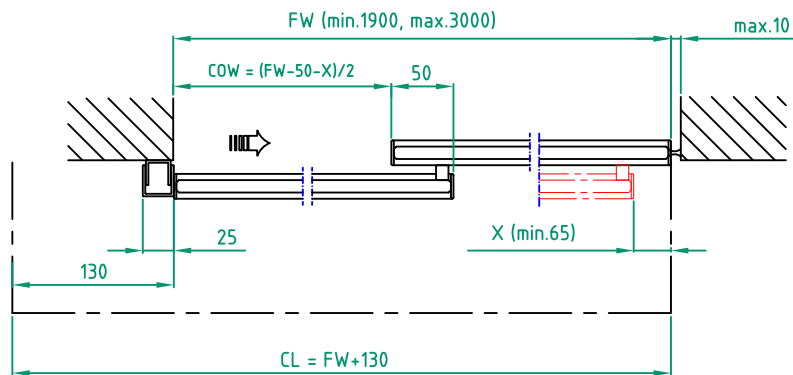

Automatic door system
ASSA ABLOY Semi Transparent 2 Panel wall mounted opening left
Art. No. 1009394-15
ASSA ABLOY SL500

ASSA ABLOY

6.0

1009394-EI

STATE WHEN ORDERING

- FW = mm
- FH = mm
- X = mm
- COW = mm
- COH = mm
- CL = mm