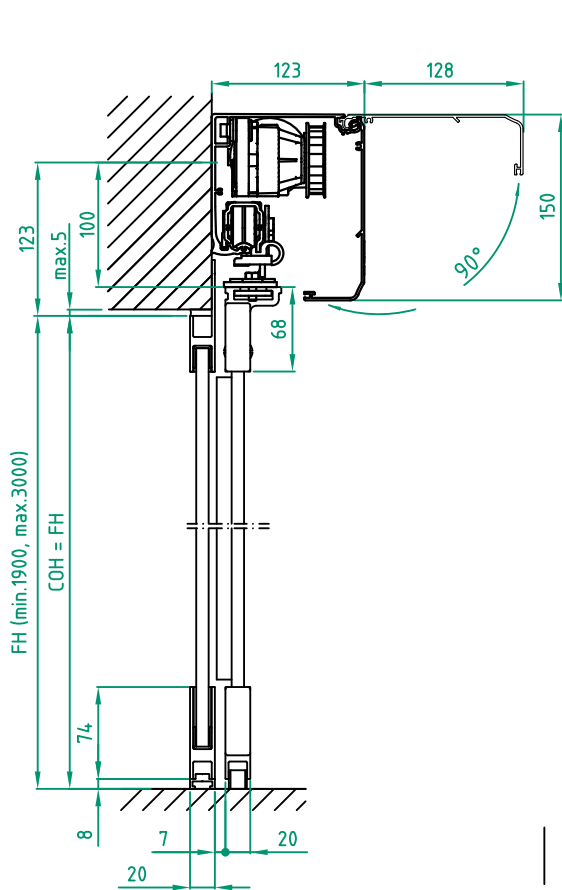

Automatic door system
ASSA ABLOY Semi Transparent 2 Panel wall mounted opening left
Art. No. 1009394-15
ASSA ABLOY SL500

ASSA ABLOY

6.0

1009394-EI

STATE WHEN ORDERING

- FW = mm
- FH = mm
- X = mm
- COW = mm
- COH = mm
- CL = mm