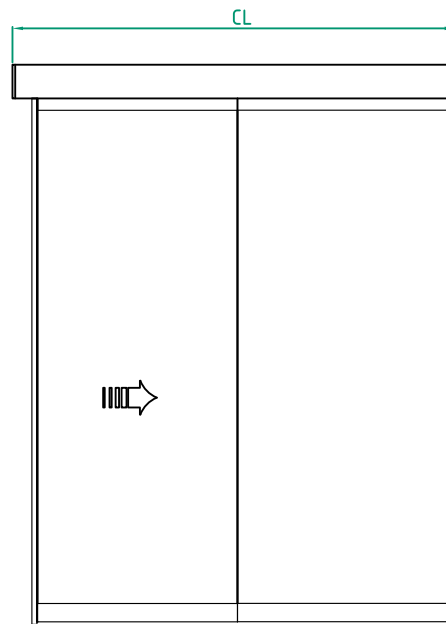

Automatic door system
ASSA ABLOY Semi Transparent 2 Panel wall mounted opening left
Art. No. 1009394-15
ASSA ABLOY SL500

ASSA ABLOY

6.0

1009394-EI

STATE WHEN ORDERING

- FW = mm
- FH = mm
- X = mm
- COW = mm
- COH = mm
- CL = mm