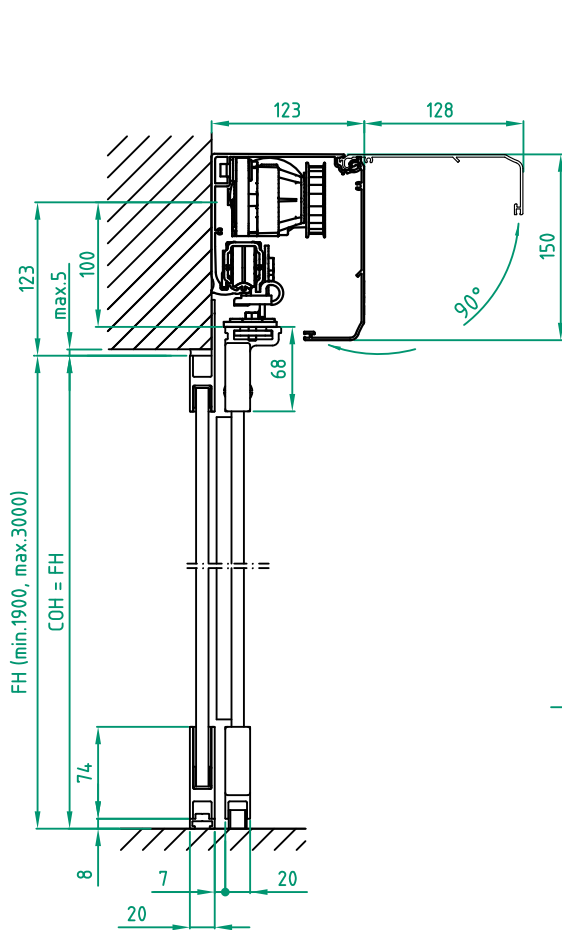

1009394-EI

STATE WHEN ORDERING

- FW = mm
- FH = mm
- X = mm
- COW = mm
- COH = mm
- CL = mm

Surface treatment

- Silver anodized
- Special anodized
- RAL
- Special powder coating
-

Glass options:

- 10 mm tempered glass
- 10 mm laminated glass
- No glass