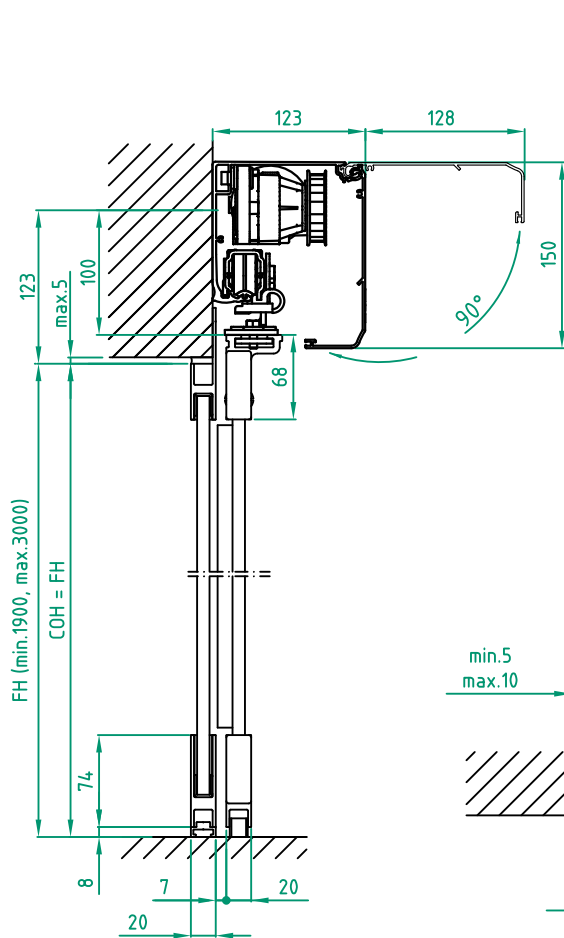

Automatic door system
 ASSA ABLOY Semi Transparent 1 Panel wall mounted opening right
 Art. No. 1009394-15
 ASSA ABLOY SL500

ASSA ABLOY

6.0

1009394-EI

STATE WHEN ORDERING

- FW = mm
- FH = mm
- X = mm
- COW = mm
- COH = mm
- CL = mm