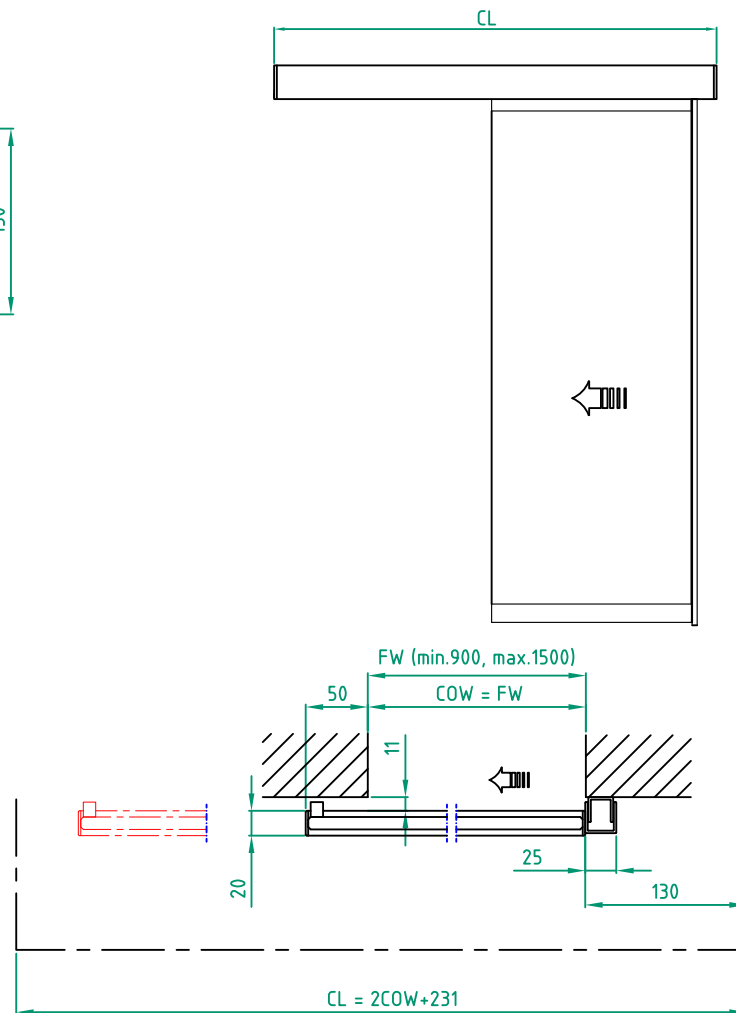

Automatic door system
 ASSA ABLOY Semi Transparent 2 Panel wall mounted bipart
 Art. No. 1009394-15
 ASSA ABLOY SL500

ASSA ABLOY

6.0

1009394-EI

STATE WHEN ORDERING

FW = mm
 FH = mm
 COW = mm
 COH = mm
 CL = mm