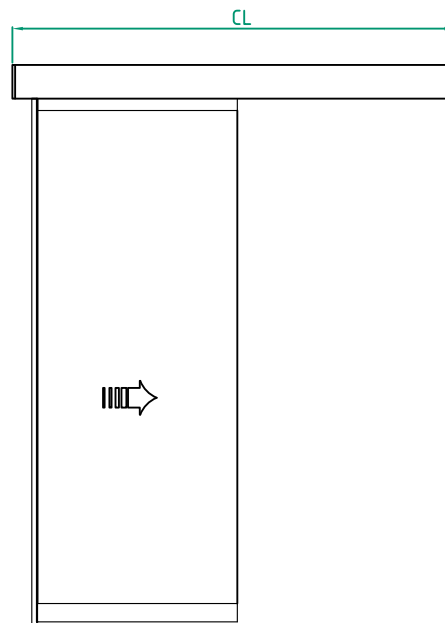

Door id:

Date:

Project No:

Sign:

Automatic door system
 ASSA ABLOY Semi Transparent 1 Panel wall mounted opening left
 Art. No. 1009394-15
 ASSA ABLOY SL500

ASSA ABLOY

6.0

1009394-EI