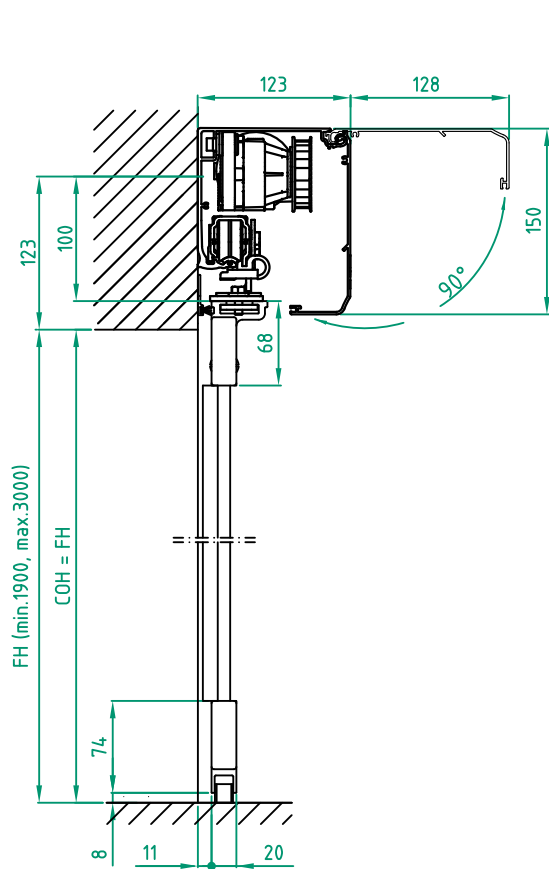

Automatic door system
 ASSA ABLOY Semi Transparent 2 Panel wall mounted bipart
 Art. No. 1009394-15
 ASSA ABLOY SL500

ASSA ABLOY

6.0

1009394-EI

STATE WHEN ORDERING

FW = mm
 FH = mm
 COW = mm
 COH = mm
 CL = mm