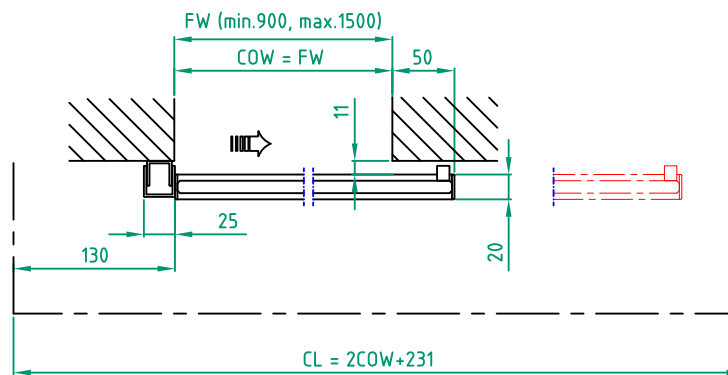

Door id:

Date:

Project No:

Sign:

Automatic door system
 ASSA ABLOY Semi Transparent 1 Panel wall mounted opening left
 Art. No. 1009394-15
 ASSA ABLOY SL500

ASSA ABLOY

6.0

1009394-EI