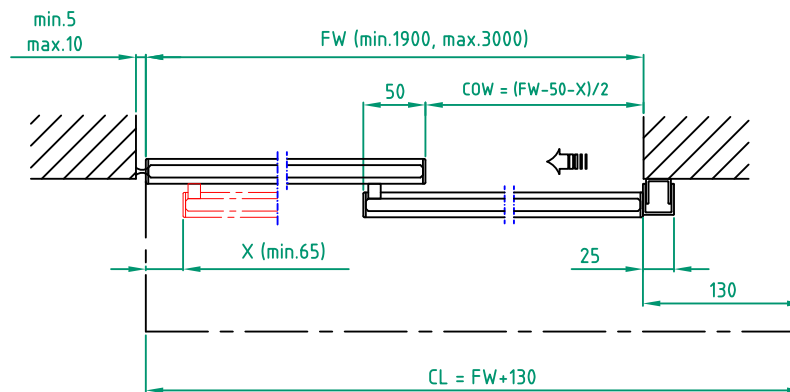

1009394-EI

STATE WHEN ORDERING

- FW = mm
- FH = mm
- X = mm
- COW = mm
- COH = mm
- CL = mm

Surface treatment

- Silver anodized
- Special anodized
- RAL
- Special powder coating
-

Glass options:

- 10 mm tempered glass
- 10 mm laminated glass
- No glass