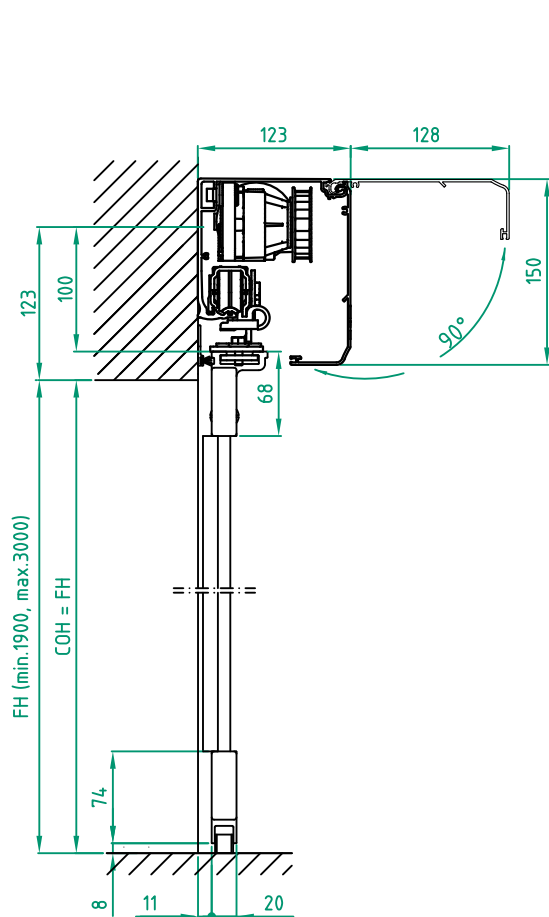

Automatic door system
 ASSA ABLOY Semi Transparent 2 Panel wall mounted bipart
 Art. No. 1009394-15
 ASSA ABLOY SL500

ASSA ABLOY

6.0

1009394-EI

STATE WHEN ORDERING

FW = mm
 FH = mm
 COW = mm
 COH = mm
 CL = mm

Door id:

Date:

Project No:

Sign:

Automatic door system
 ASSA ABLOY Semi Transparent 1 Panel wall mounted opening left
 Art. No. 1009394-15
 ASSA ABLOY SL500

ASSA ABLOY

6.0

1009394-EI