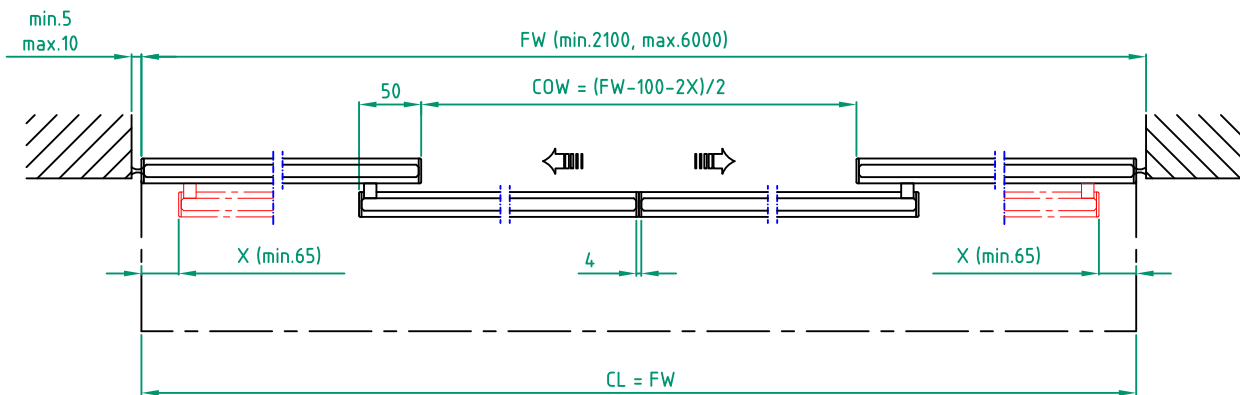

STATE WHEN ORDERING

- FW = ... mm
- FH = ... mm
- X = ... mm
- COW = ... mm
- COH = ... mm
- CL = ... mm

Surface treatment

- ☐ Silver anodized
- Special anodized .....
- RAL .....
- Special powder coating .....
- .....

Glass options:

- ☐ 10 mm tempered glass
- ☐ 10 mm laminated glass
- ☐ No glass

Installation

- ☐ Floor heating
- ☐ Other .....

Customer:

Ref:

Door id:

Date:

Project No:

Sign:

Automatic door system
ASSA ABLOY Semi Transparent 4 Panel wall mounted
Art. No. 1009394-15
ASSA ABLOY SL500

ASSA ABLOY

6.0

1009394-EI