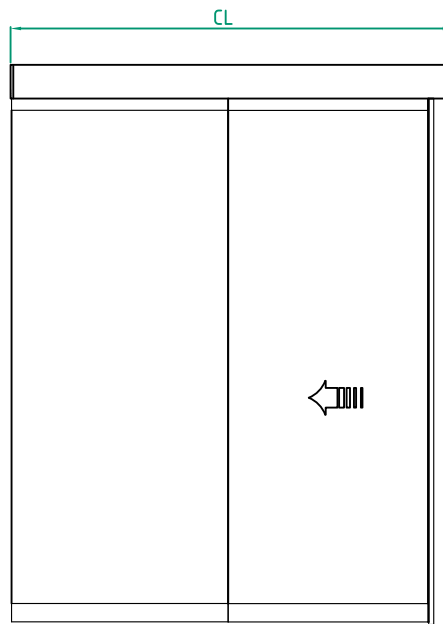

STATE WHEN ORDERING

- FW = ... mm
- FH = ... mm
- X = ... mm
- COW = ... mm
- COH = ... mm
- CL = ... mm

Surface treatment

- ☐ Silver anodized
- Special anodized .....
- RAL .....
- Special powder coating .....
- .....

Glass options:

- ☐ 10 mm tempered glass
- ☐ 10 mm laminated glass
- ☐ No glass

Installation

- ☐ Floor heating
- ☐ Other .....

Customer:

Ref:

Door id:

Date:

Project No:

Sign:

Automatic door system
ASSA ABLOY Semi Transparent 2 Panel wall mounted opening left
Art. No. 1009394-15
ASSA ABLOY SL500

ASSA ABLOY

6.0

1009394-EI