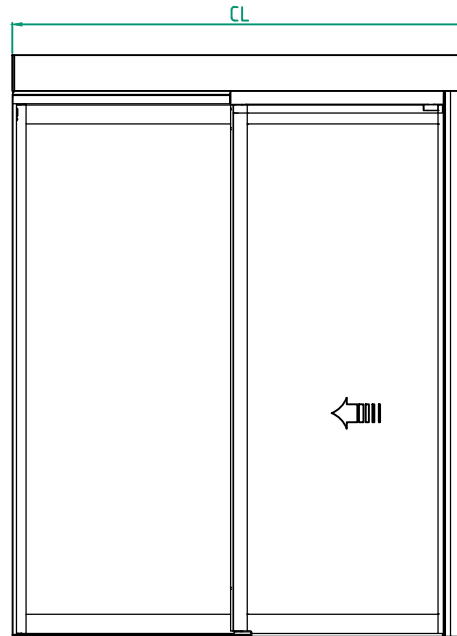

© All rights in and to this material are the sole property of ASSA ABLOY Entrance Systems AB. Copying, scanning, alterations or modifications are expressly forbidden without the prior written consent of the applicable company within ASSA ABLOY Entrance Systems AB. Rights reserved for changes without prior notice.

STATE WHEN ORDERING

- FW = ... mm
- FH = ... mm
- X = ... mm
- COW = ... mm
- COH = ... mm
- CL = ... mm

1. Surface treatment
2. ☐ Silver anodized
   - ☐ Special anodized .....
   - RAL .....
   - ☐ Special powder coating .....

Glass option see drw. 1009030
Glass code: .....

Limitation
If 10 mm glass FW x FH = max. 6,3 m²
If 12 mm glass FW x FH = max. 5,8 m²

1. Installation
2. ☐ Floor heating
   - ☐ Other .....