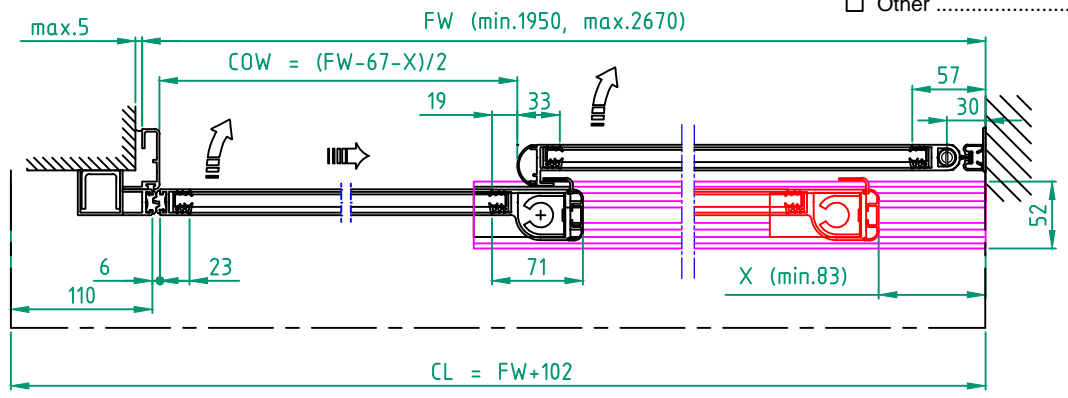

STATE WHEN ORDERING

- FW = mm
- FH = mm
- X = mm
- COW = mm
- COH = mm
- CL = mm

Surface treatment

- Silver anodized
- Special anodized
- RAL
- Special powder coating

Glass option see drw. 1009030

Glass code:

Limitation

- If 10 mm glass FW x FH = max. 6,3 m²
- If 12 mm glass FW x FH = max. 5,8 m²

Installation

- Floor heating
- Other

Customer: _____

Door id: _____

Project No: _____

Ref: _____