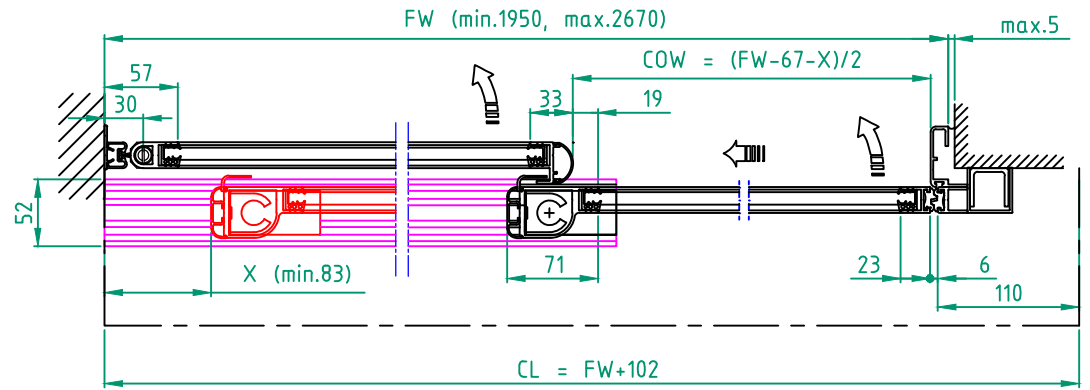

STATE WHEN ORDERING

- FW = mm
- FH = mm
- X = mm
- COW = mm
- COH = mm
- CL = mm

- Surface treatment
- Silver anodized
 - Special anodized
 - RAL
 - Special powder coating

Glass option see drw. 1009030
Glass code:

Limitation
If 10 mm glass FW x FH = max. 6,3 m²
If 12 mm glass FW x FH = max. 5,8 m²

- Installation
- Floor heating
 - Other

Customer:	Ref:
Door id:	Date:
Project No:	Sign:

Ref:
Date:
Sign:

Automatic door system
Besam Slim break-out 2 Panel wall mounted opening left
Art. No. 1009389-15
Besam SL500

Limitation

- If 10 mm glass FW x FH = max. 6,3 m²
- If 12 mm glass FW x FH = max. 5,8 m²

Installation

- Floor heating
- Other

Customer: _____

Door id: _____

Project No: _____

Ref: _____