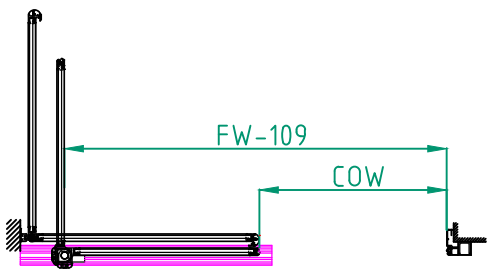

STATE WHEN ORDERING

- FW = mm
- FH = mm
- X = mm
- COW = mm
- COH = mm
- CL = mm

- Surface treatment
- Silver anodized
 - Special anodized
 - RAL
 - Special powder coating

Glass option see drw. 1009030
Glass code:

Limitation
If 10 mm glass FW x FH = max. 6,3 m²
If 12 mm glass FW x FH = max. 5,8 m²

- Installation
- Floor heating
 - Other

Customer:	Ref:
Door id:	Date:
Project No:	Sign:

Ref:
Date:
Sign:

Automatic door system
Besam Slim break-out 2 Panel wall mounted opening left
Art. No. 1009389-15
Besam SL500