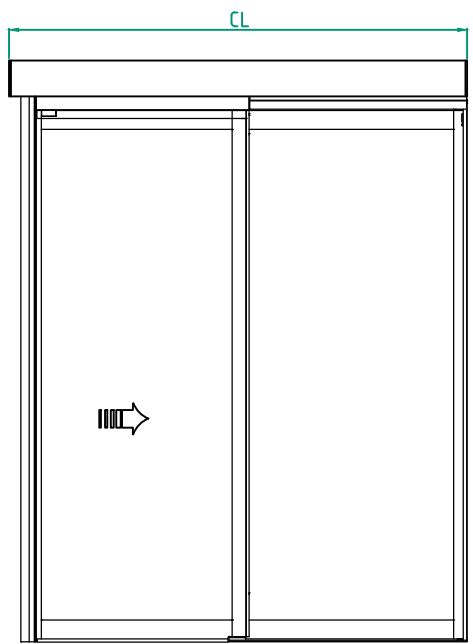

© All rights in and to this material are the sole property of ASSA ABLOY Entrance Systems AB. Copying, scanning, alterations or modifications are expressly forbidden without the prior written consent of the applicable company within ASSA ABLOY Entrance Systems AB. Rights reserved for changes without prior notice.

STATE WHEN ORDERING

- FW = ... mm
- FH = ... mm
- X = ... mm
- COW = ... mm
- COH = ... mm
- CL = ... mm

Surface treatment

- ☐ Silver anodized
- Special anodized .....
- RAL .....
- Special powder coating .....

Glass option see drw. 1009030

Glass code: .....

Limitation

- If 10 mm glass FW x FH = max. 6,3 m²
- If 12 mm glass FW x FH = max. 5,8 m²