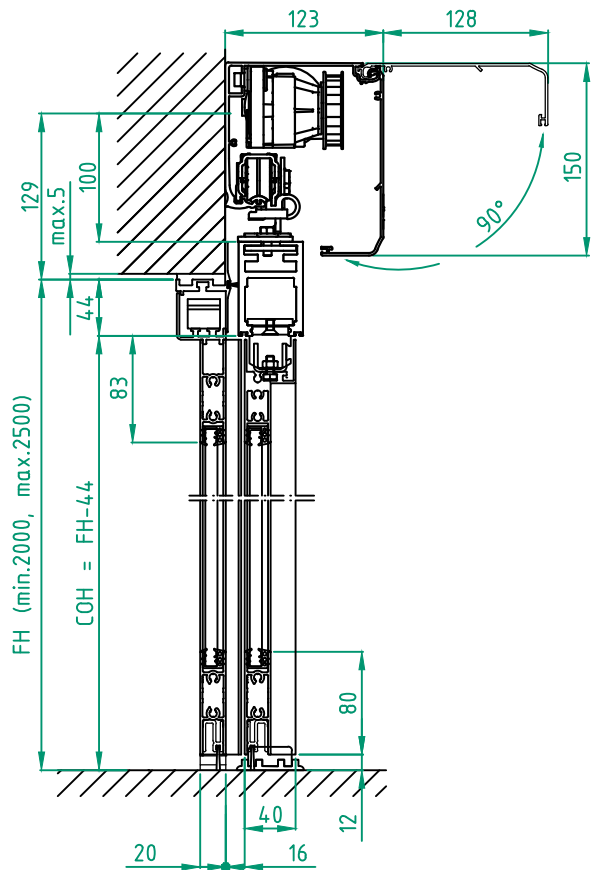

Customer: _____

Door id: _____

Project No: _____

Ref: _____

Date: _____

Sign: _____

Automatic door system
 Besam Slim break-out 4 Panel wall mounted
 Art. No. 1009389-15
 Besam SL500

ASSA ABLOY

STATE WHEN ORDERING

- FW = mm
- FH = mm
- X = mm
- COW = mm
- COH = mm
- CL = mm

- Surface treatment
- Silver anodized
 - Special anodized
 - RAL
 - Special powder coating

Glass option see drw. 1009030
Glass code:

Limitation
If 10 mm glass FW x FH = max. 6,3 m²
If 12 mm glass FW x FH = max. 5,8 m²

- Installation
- Floor heating
 - Other

Customer:	Ref:
Door id:	Date:
Project No:	Sign:

Ref:
Date:
Sign:

Automatic door system
Besam Slim break-out 2 Panel wall mounted opening left
Art. No. 1009389-15
Besam SL500

Limitation

- If 10 mm glass FW x FH = max. 6,3 m²
- If 12 mm glass FW x FH = max. 5,8 m²

Installation

- Floor heating
- Other

Customer: _____

Door id: _____

Project No: _____

Ref: _____