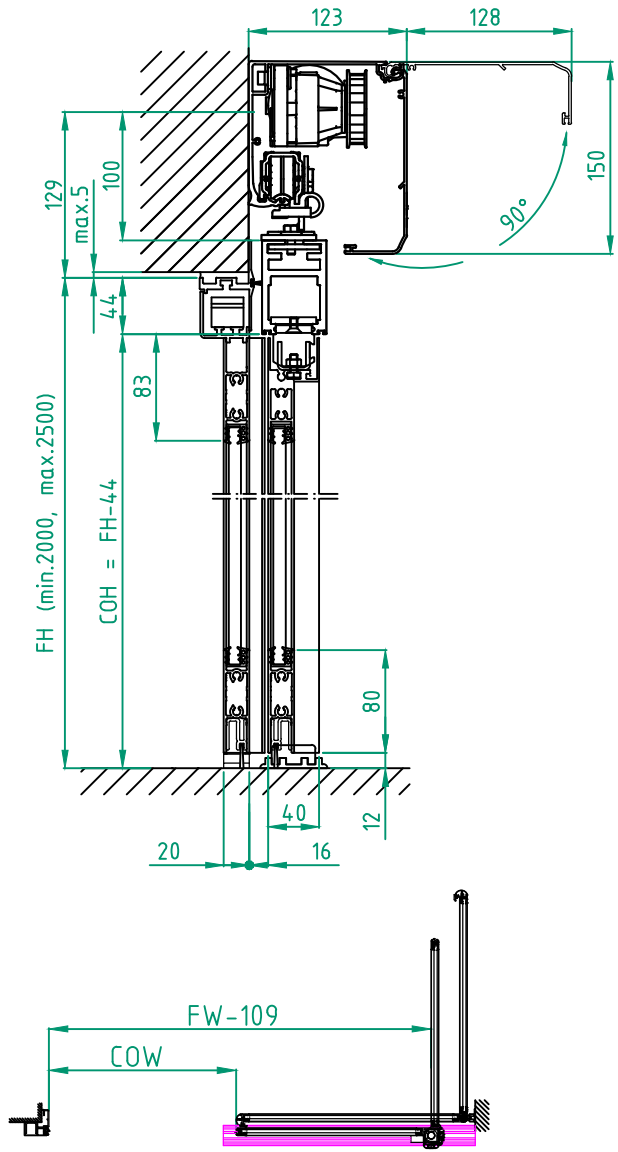

STATE WHEN ORDERING

- FW = mm
- FH = mm
- X = mm
- COW = mm
- COH = mm
- CL = mm

- Surface treatment
- Silver anodized
 - Special anodized
 - RAL
 - Special powder coating

Glass option see drw. 1009030
Glass code:

Limitation
If 10 mm glass FW x FH = max. 6,3 m²
If 12 mm glass FW x FH = max. 5,8 m²

- Installation
- Floor heating
 - Other

Customer:	Ref:
Door id:	Date:
Project No:	Sign:

Ref:
Date:
Sign:

Automatic door system
Besam Slim break-out 2 Panel wall mounted opening left
Art. No. 1009389-15
Besam SL500

STATE WHEN ORDERING

- FW = mm
- FH = mm
- X = mm
- COW = mm
- COH = mm
- CL = mm

Surface treatment

- Silver anodized
- Special anodized
- RAL
- Special powder coating

Glass option see drw. 1009030

Glass code:

Limitation

- If 10 mm glass FW x FH = max. 6,3 m²
- If 12 mm glass FW x FH = max. 5,8 m²

Installation

- Floor heating
- Other

Customer: _____

Door id: _____

Project No: _____

Ref: _____